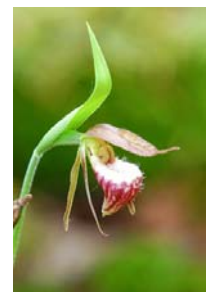

NORTHERN MICHIGAN WILDFLOWER PHOTO OUTING – May 30 & 31, 2008

Bear Berry

Birdseye Primrose

Calypso Orchid

British Soldiers

Dwarf Lake Iris

**Starry False
Solomon's Seal**

Indian Paint Brush

**Fairy Wings or
Fringed Polygala**

Juniper Berries

Marsh Marigolds

**Pink Lady's Slipper
or Moccasin Flower**

Pitcher Plant

Yellow Lady's-Slipper

Yellow Violet

Star Flower

**Ram's-Head
Lady's Slipper**